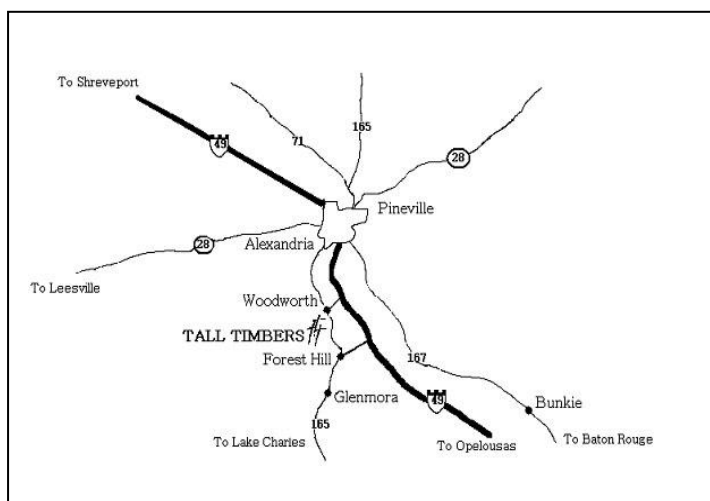

4. 住房狀況說明：

有的與會者，需自備床單，枕頭，被單及毛巾，浴巾，牙膏，肥皂等個人衛生用品，到時我們會通知您。

5. 報名及繳費方法：New Orleans 地區

1. 至教會報名付費者：

- 向紐奧良華人浸信會報名（支票抬頭請寫 NOCBC）

2. 網上報名者：www.nocbc.org

- 請下載所有表格。

Email 給羅盤弟兄 Br. Luo Pan at compasscau@gmail.com，之後請將填完之報名表，連同支票抬頭寫 NOCBC，寄至：**New Orleans Chinese Baptist Church, 3413 Continental Drive, Kenner, LA 70065.**

- ❖ 勿將報名費用放至教會奉獻箱內，請連同報名表及費用直接交於負責福音營事工之同工。

6. 特別奉獻：

我們鼓勵參加之弟兄姊妹為此次培靈會奉上您的愛心奉獻（支票抬頭可寫“NOCBC”），在參加大會時放至教會奉獻箱內。

7. 戶外活動時間

8月30日下午 12:30-1:30

如果你有導航儀 If you have a GPS:

請輸入 Smith Road 或者 Fish Hatchery Rd, Forest Hill, LA 71430

Please input either Smith Road OR Fish Hatchery Rd, Forest Hill, LA 71430

Tall Timber 在 Fish Hatchery Rd 的北邊和 Smith Rd 的南邊

Tall Timber is located on the west side of US/HWY 165, 700 FT/400 M north of Fish Hatchery Rd and 1500 FT/600M south of Smith Rd.

From **New Orleans**: Travel west on I-10, pass Baton Rouge and continue on I-10 towards Lafayette.

From Lafayette, take I-49 exit north. Take exit 66. At top of ramp, turn left across overpass onto Highway 112.

Stay on Highway 112 for 6 ½ miles. Turn right (north) on to Highway 165. Tall Timbers is 4 miles on left.

Tall Timbers Baptist Conference Center

10218 Hwy 165 South

Forest Hill, LA 71430

<http://www.lbc.org/talltimbers/>