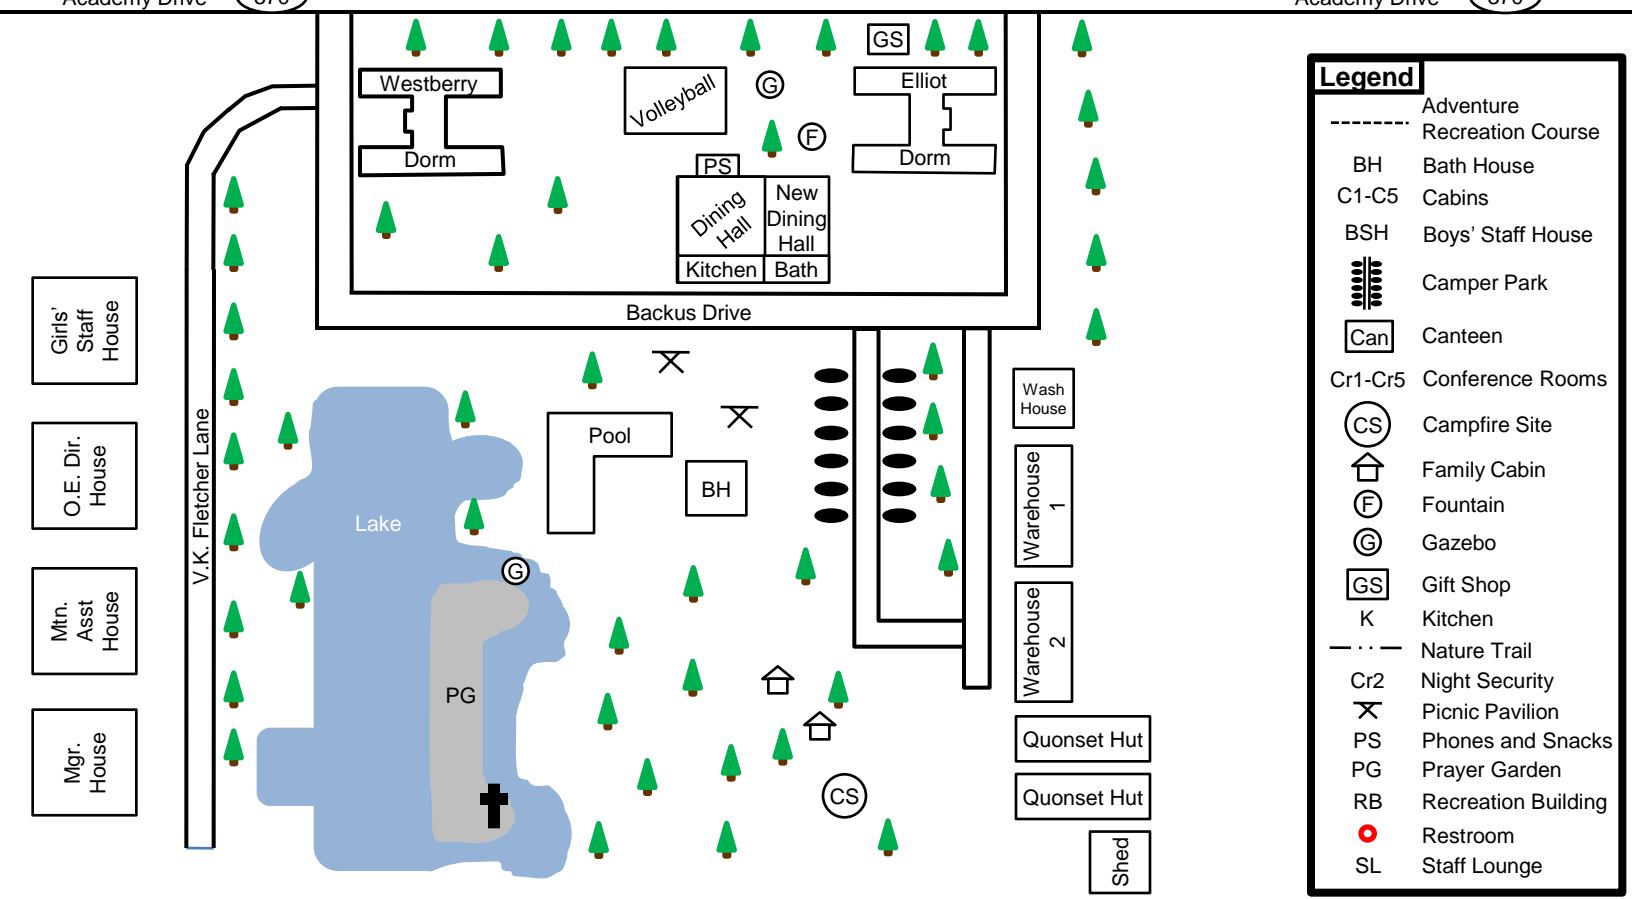

# Acadian Baptist Center Site Map

(337) 457-9047

Academy Drive (370)

Academy Drive (370)

Legend	
-----	Adventure Recreation Course
BH	Bath House
C1-C5	Cabins
BSH	Boys' Staff House
	Camper Park
Can	Canteen
Cr1-Cr5	Conference Rooms
CS	Campfire Site
	Family Cabin
F	Fountain
G	Gazebo
GS	Gift Shop
K	Kitchen
-----	Nature Trail
Cr2	Night Security
X	Picnic Pavilion
PS	Phones and Snacks
PG	Prayer Garden
RB	Recreation Building
•	Restroom
SL	Staff Lounge