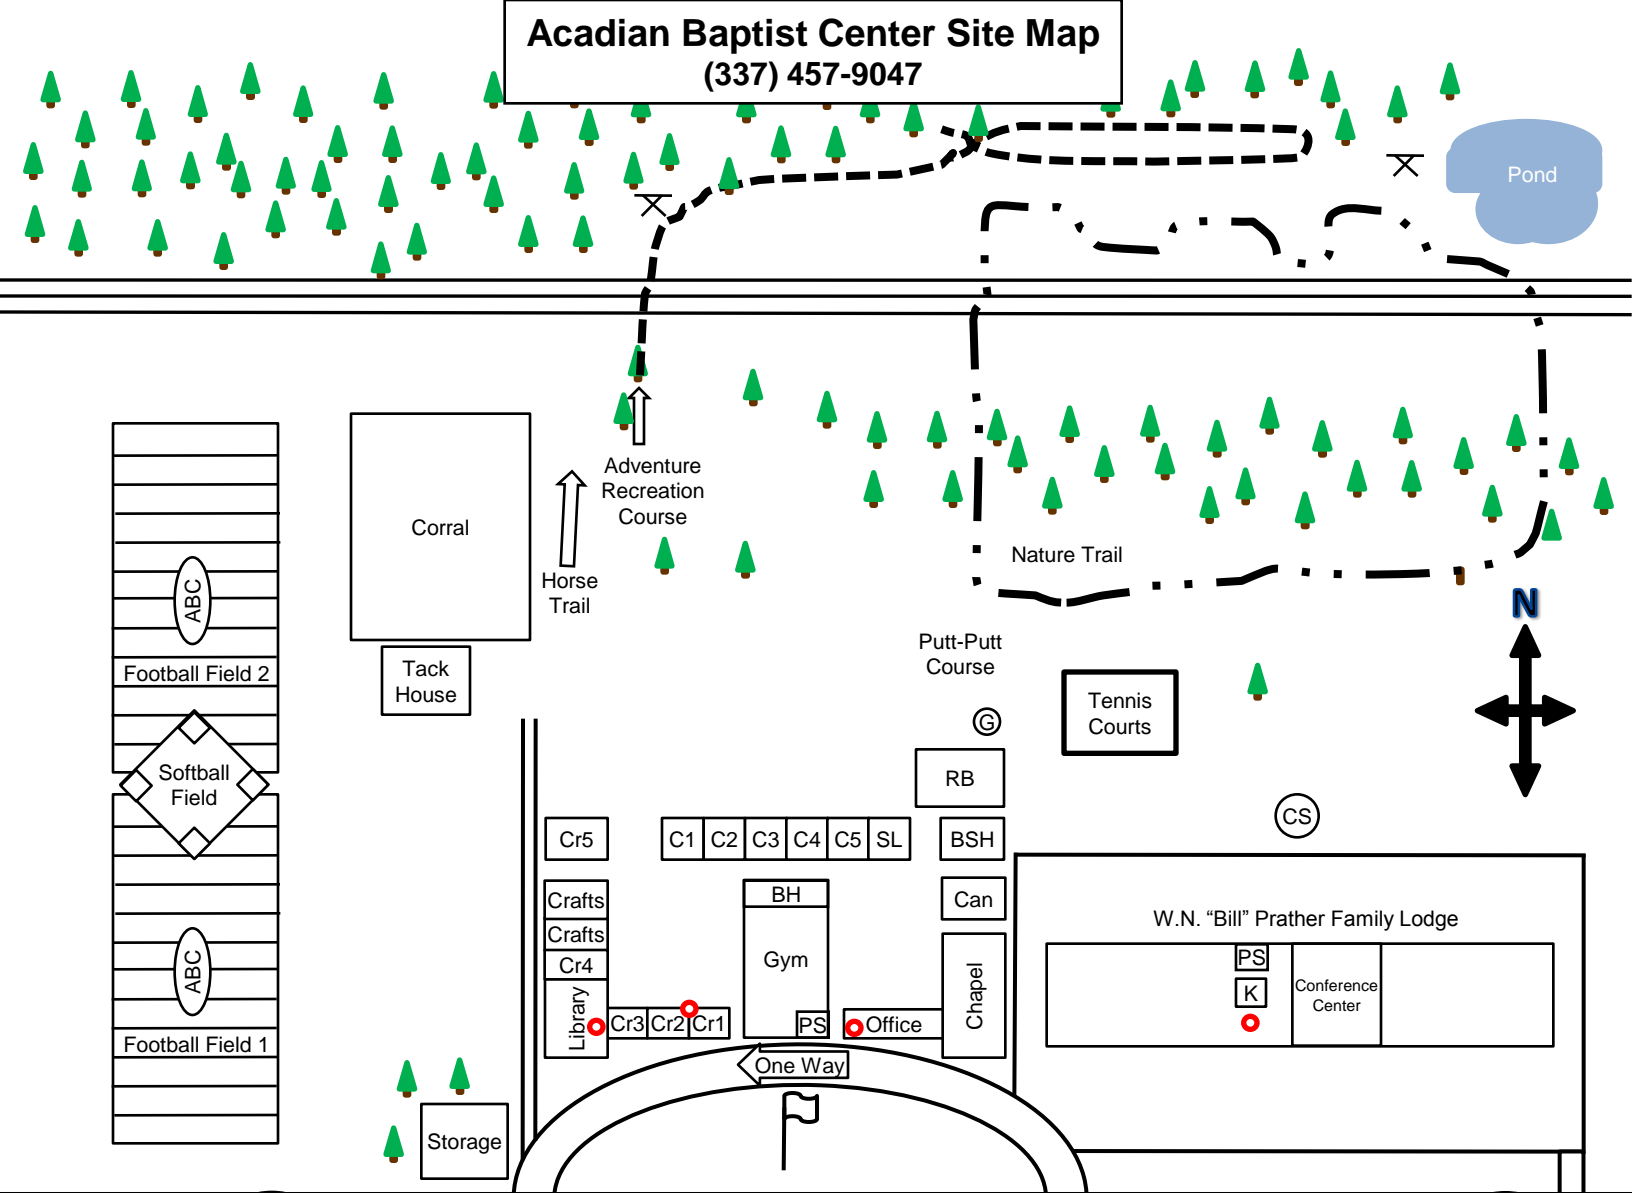

# Acadian Baptist Center Site Map

(337) 457-9047

Academy Drive (370)

Academy Drive (370)

Legend	
-----	Adventure Recreation Course
BH	Bath House
C1-C5	Cabins
BSH	Boys' Staff House
	Camper Park
Can	Canteen
Cr1-Cr5	Conference Rooms
CS	Campfire Site
	Family Cabin
F	Fountain
G	Gazebo
GS	Gift Shop
K	Kitchen
-----	Nature Trail
Cr2	Night Security
X	Picnic Pavilion
PS	Phones and Snacks
PG	Prayer Garden
RB	Recreation Building
•	Restroom
SL	Staff Lounge